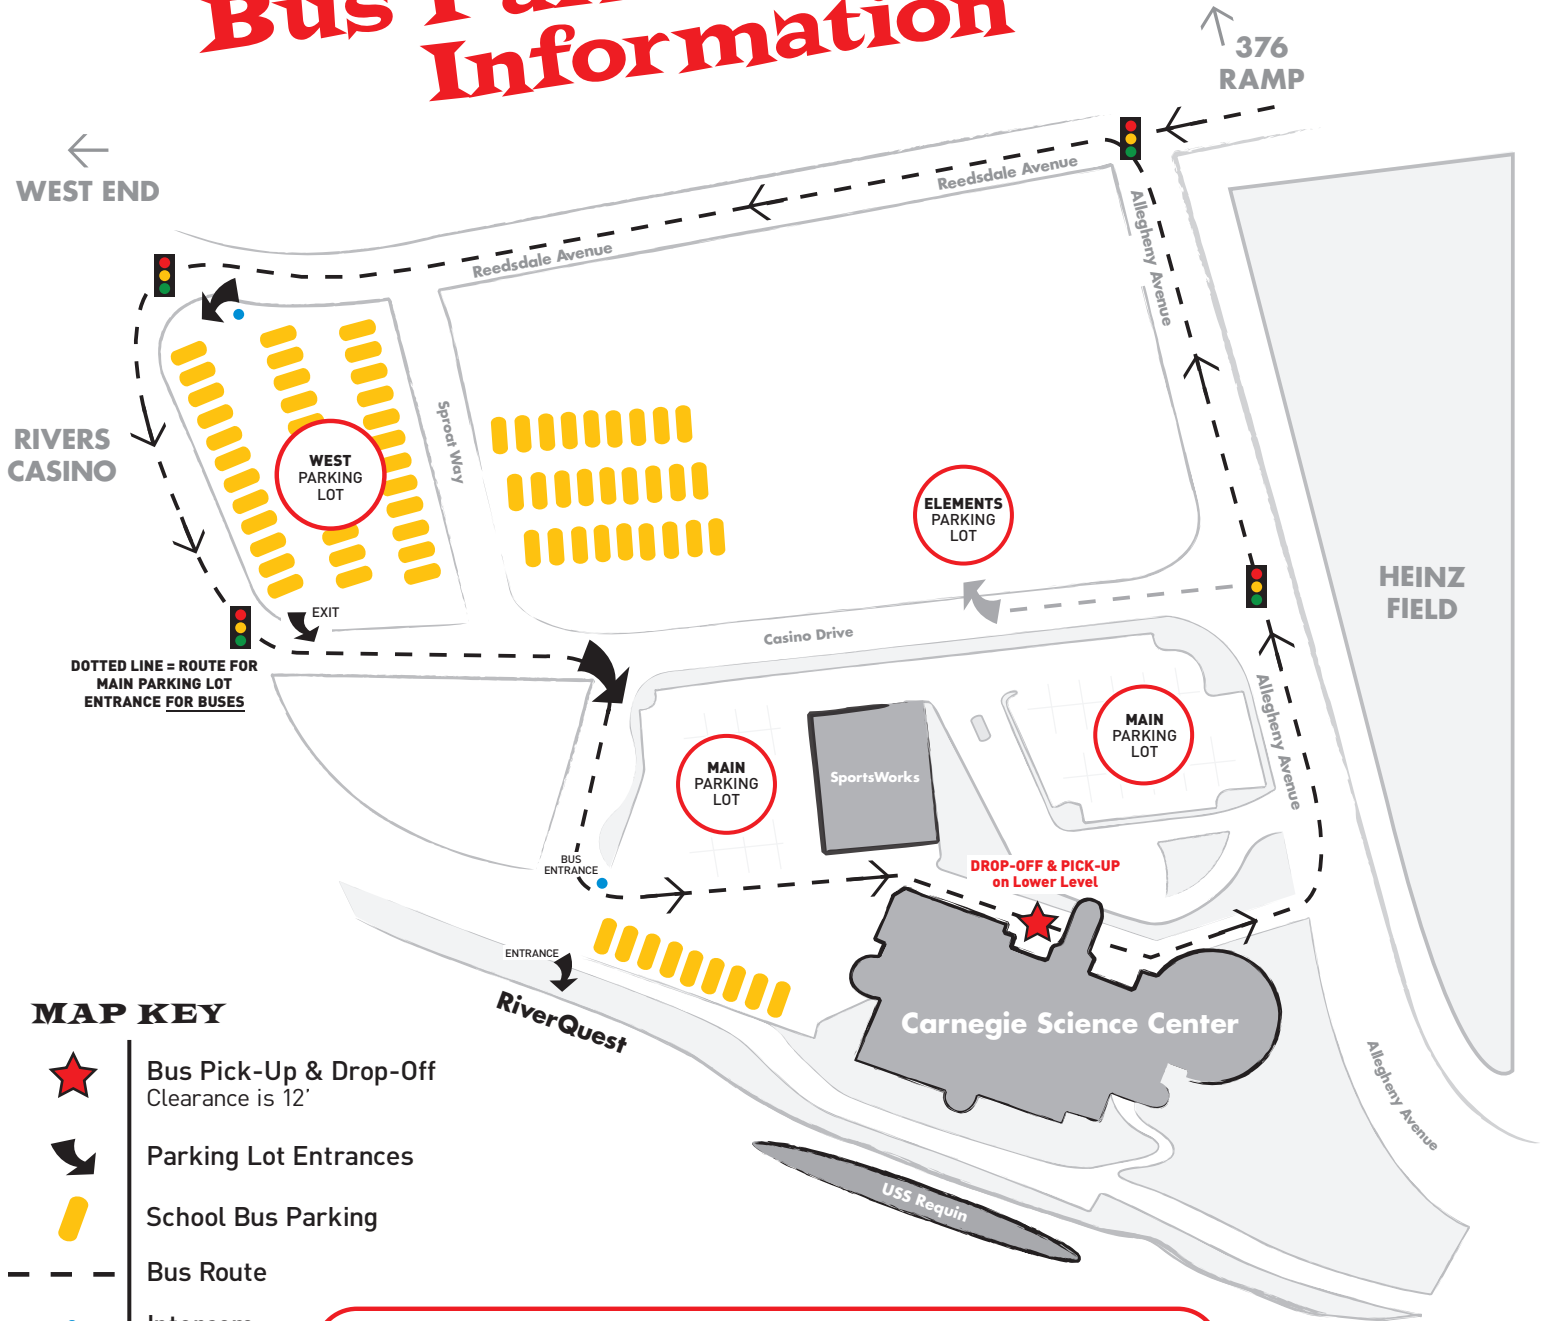

CARNEGIE SCIENCE CENTER

One of the four Carnegie Museums of Pittsburgh

Bus Parking Information

MAP KEY

-  Bus Pick-Up & Drop-Off
Clearance is 12'
-  Parking Lot Entrances
-  School Bus Parking
-  Bus Route
-  Intercom

! Set a departure time with your Group's Leader.

My Group's Leader is _____
and can be reached at _____

If members of your group will be arriving in vans or cars, instruct them to pull into the Main Carnegie Science Center Lot where they will be charged our standard parking fee (\$5).

Please do not pull your bus into the pick-up or drop-off area until your designated pick-up time. Do not block other buses in any of the parking lots or roadways.